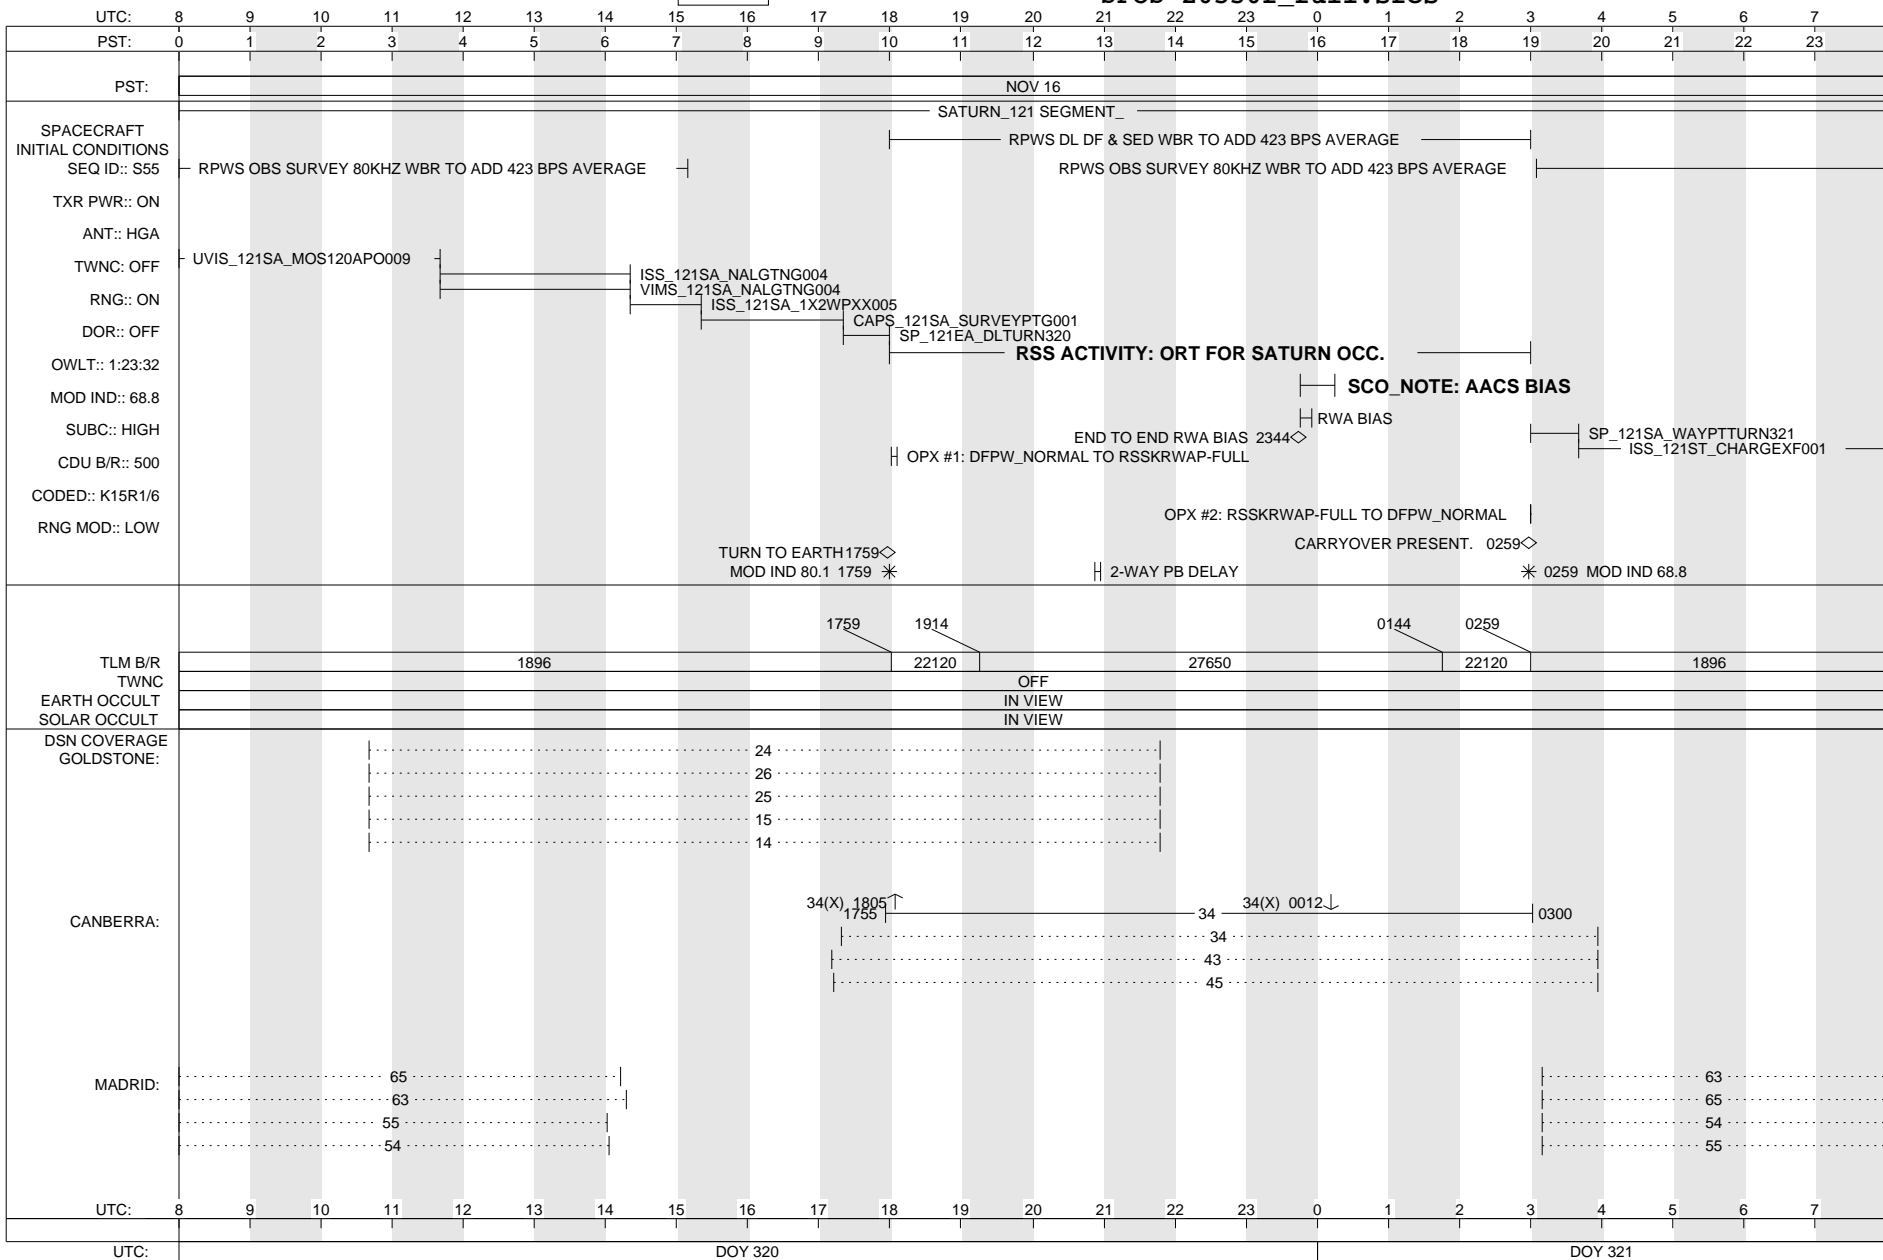

MONDAY 320-321

NOVEMBER 16, 2009 - NOVEMBER 17, 2009

MISSING
IMAGE

CASSINI SFOS

SOE z0550f_full.soe
SFOS z0550f_full.sfos