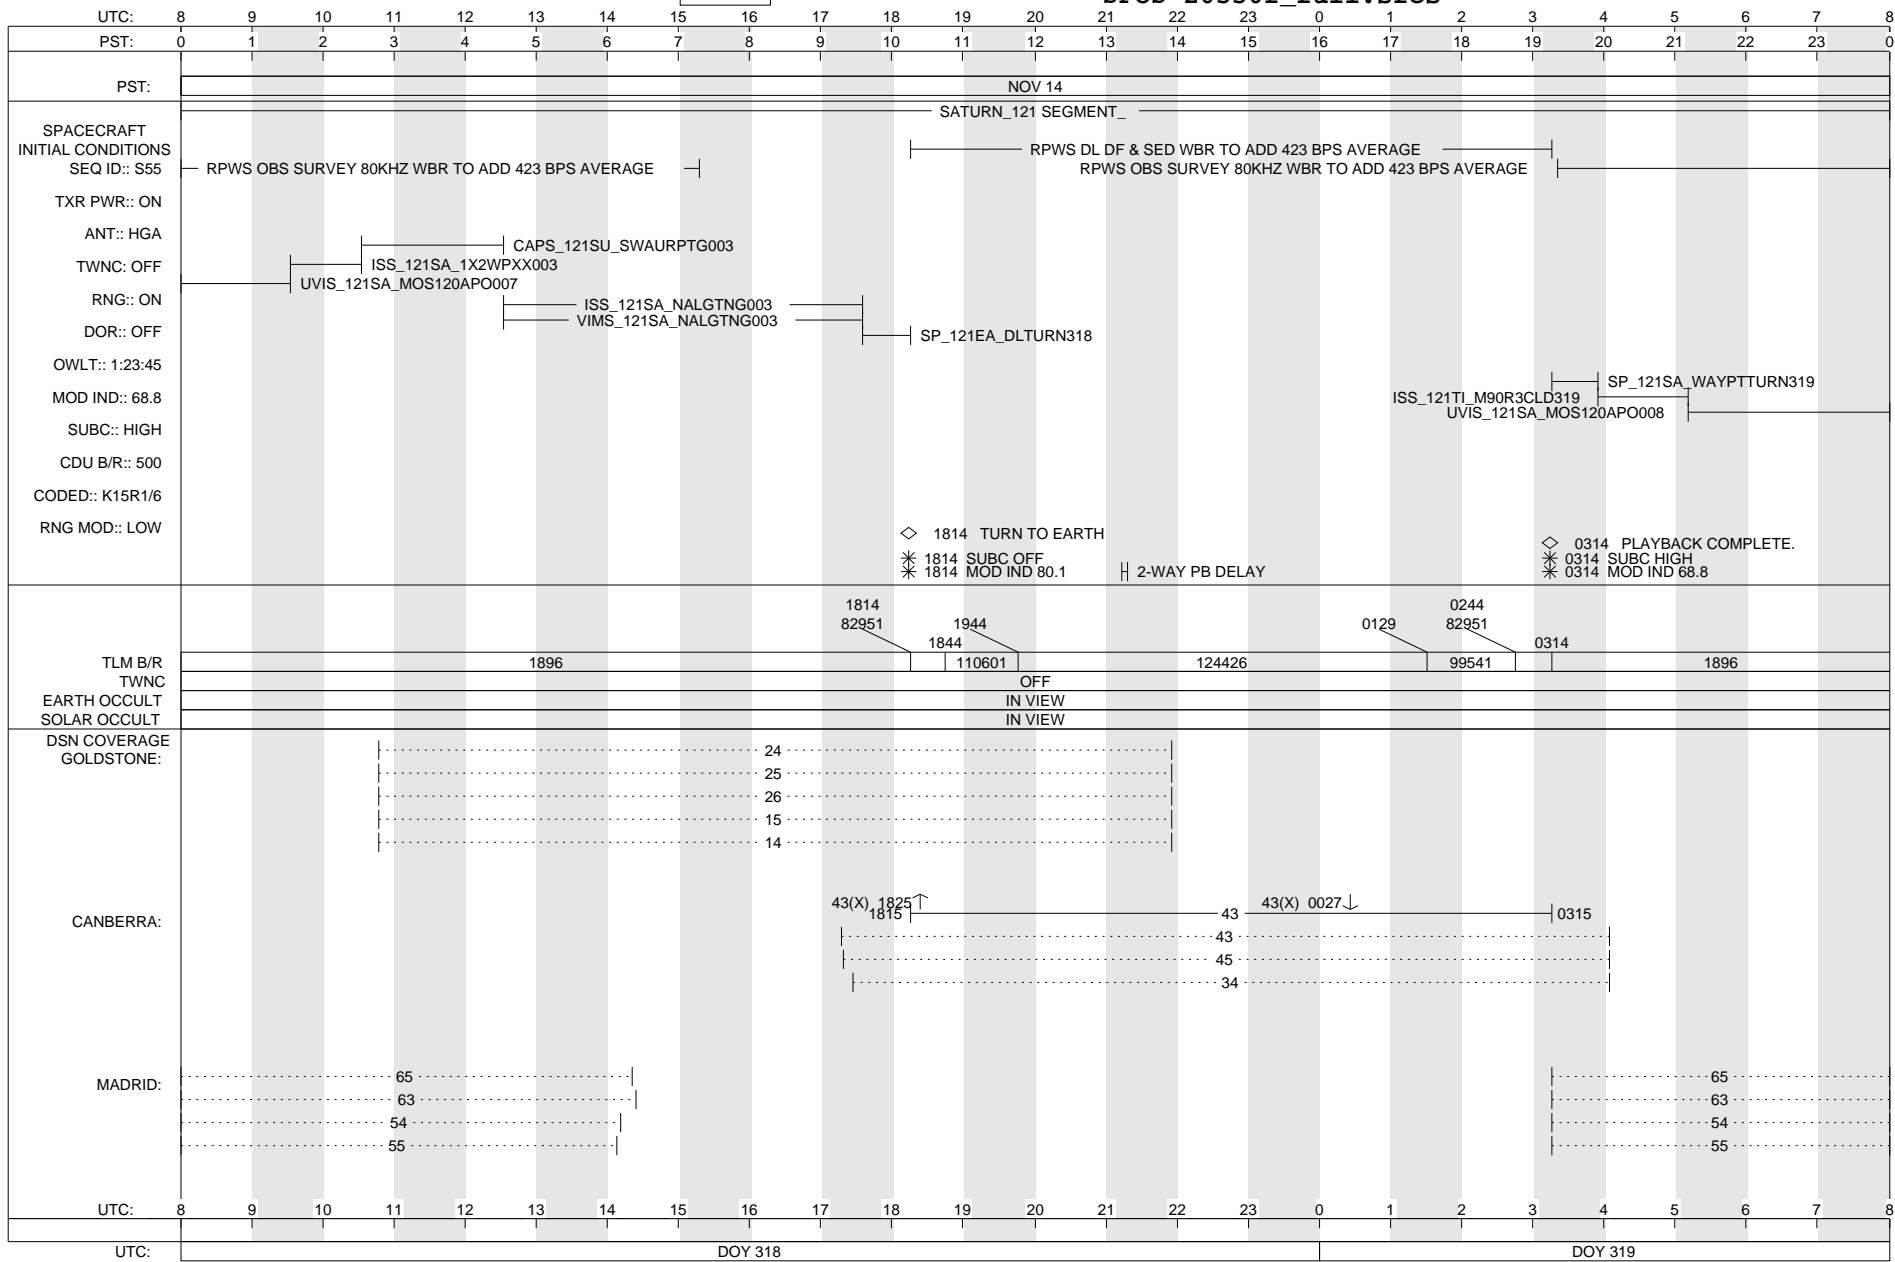

SATURDAY 318-319

NOVEMBER 14, 2009 - NOVEMBER 15, 2009

MISSING
IMAGE

CASSINI SFOS

SOE z0550f_full.soe
SFOS z0550f_full.sfos

ISSUE DATE: 10/15/09