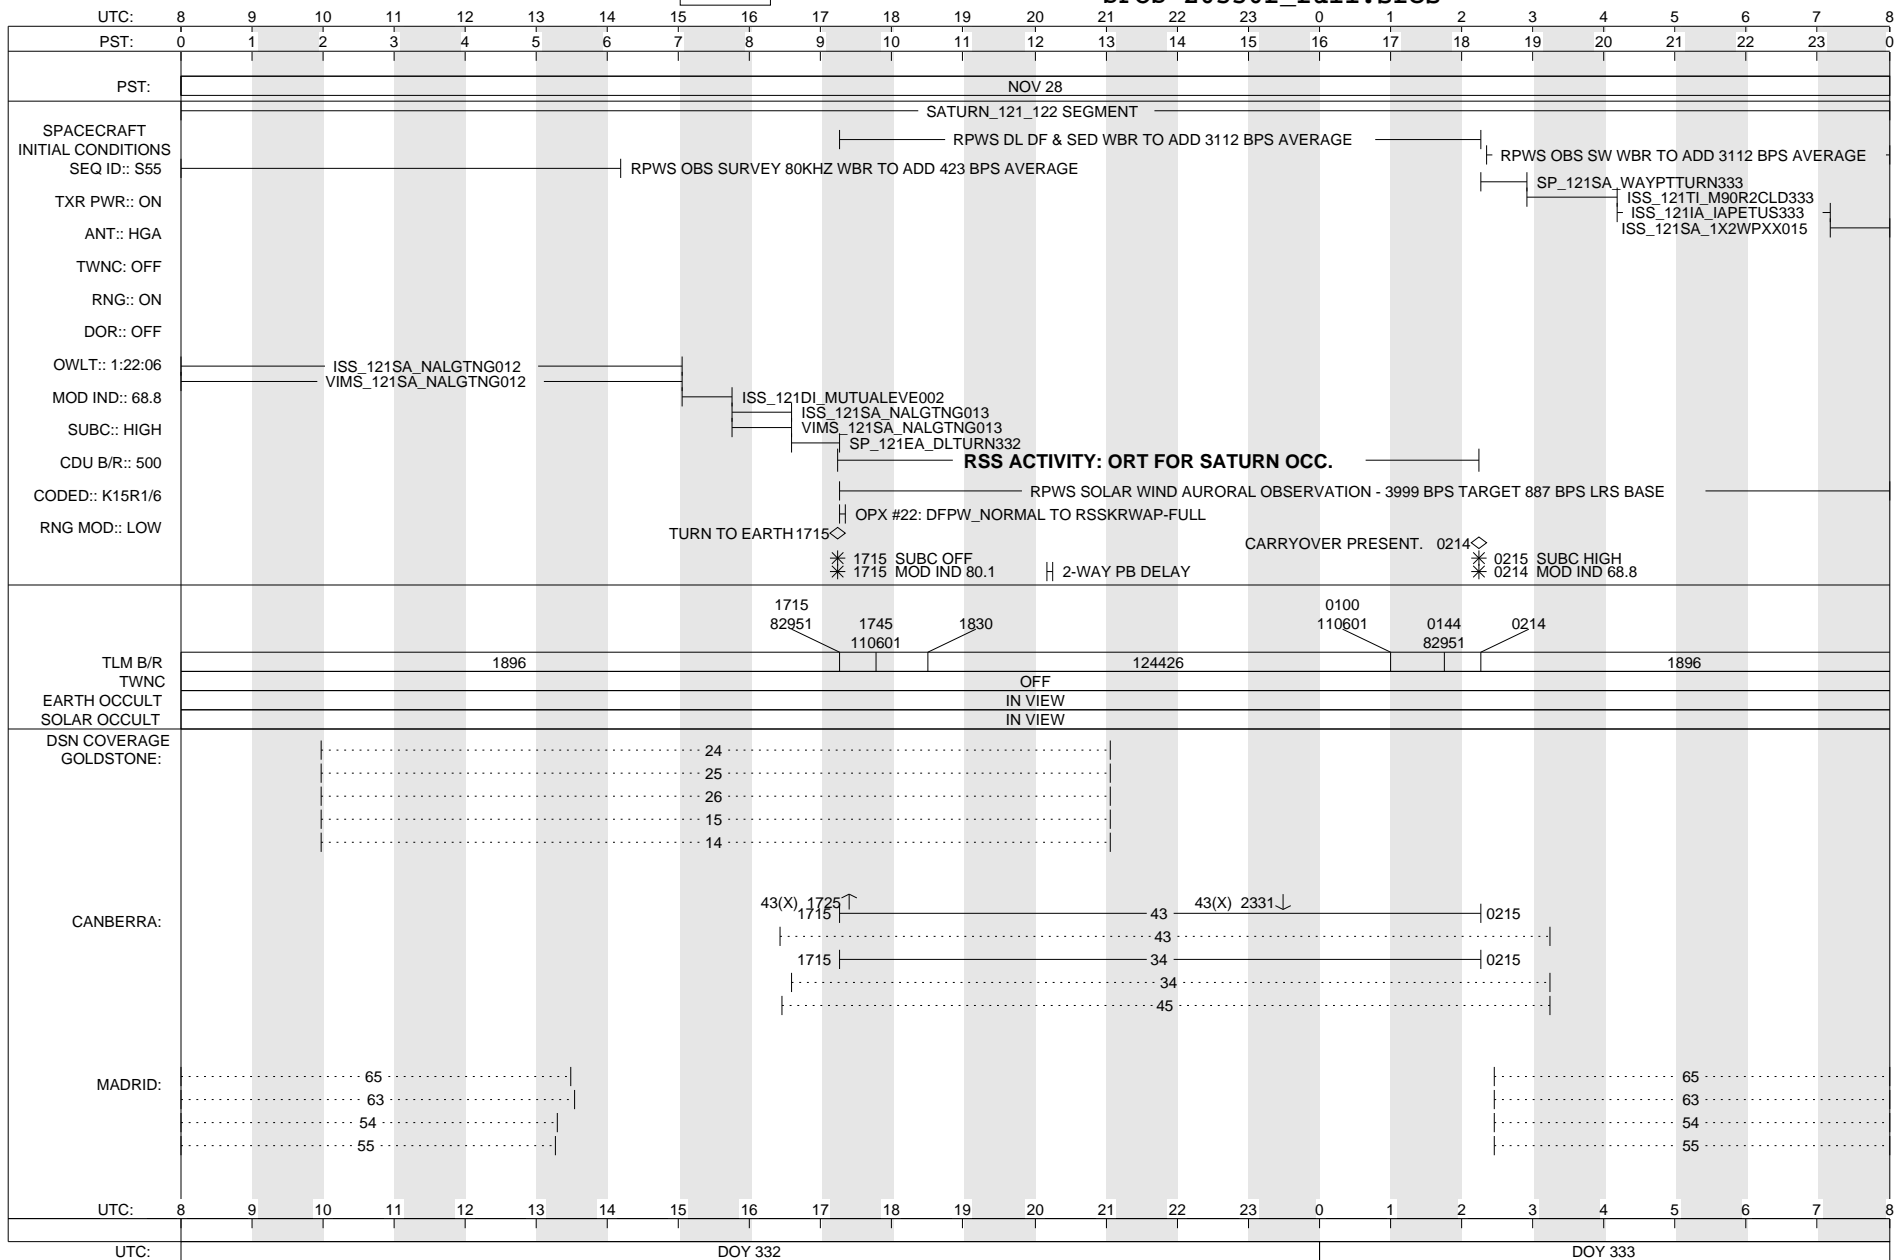

SATURDAY 332-333

NOVEMBER 28, 2009 - NOVEMBER 29, 2009

MISSING
IMAGE

CASSINI SFOS

SOE z0550f_full.soe
SFOS z0550f_full.sfos

ISSUE DATE: 10/15/09