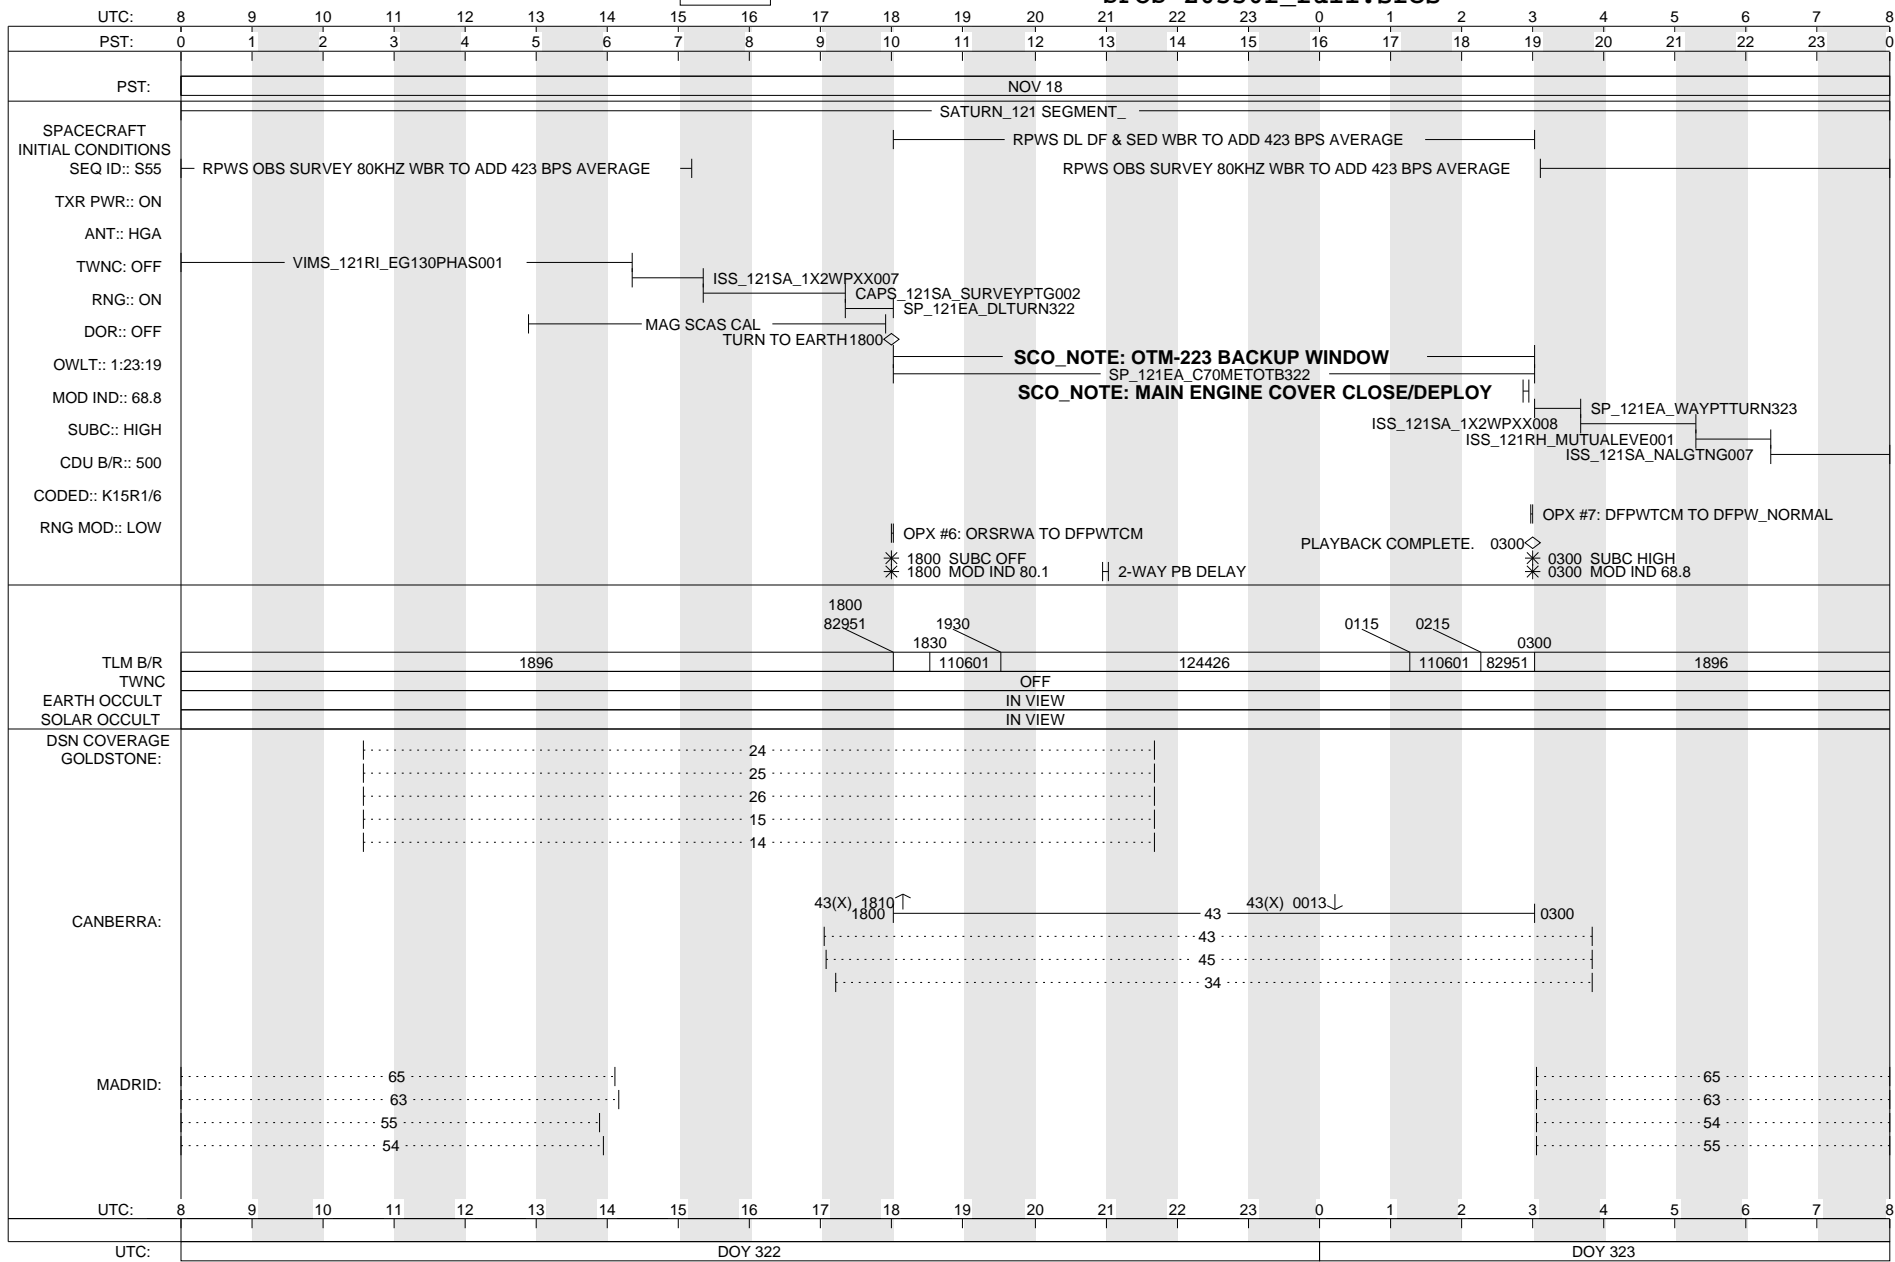

WEDNESDAY 322-323

NOVEMBER 18, 2009 - NOVEMBER 19, 2009

MISSING
IMAGE

CASSINI SFOS

SOE z0550f_full.soe
SFOS z0550f_full.sfos

ISSUE DATE: 10/15/09