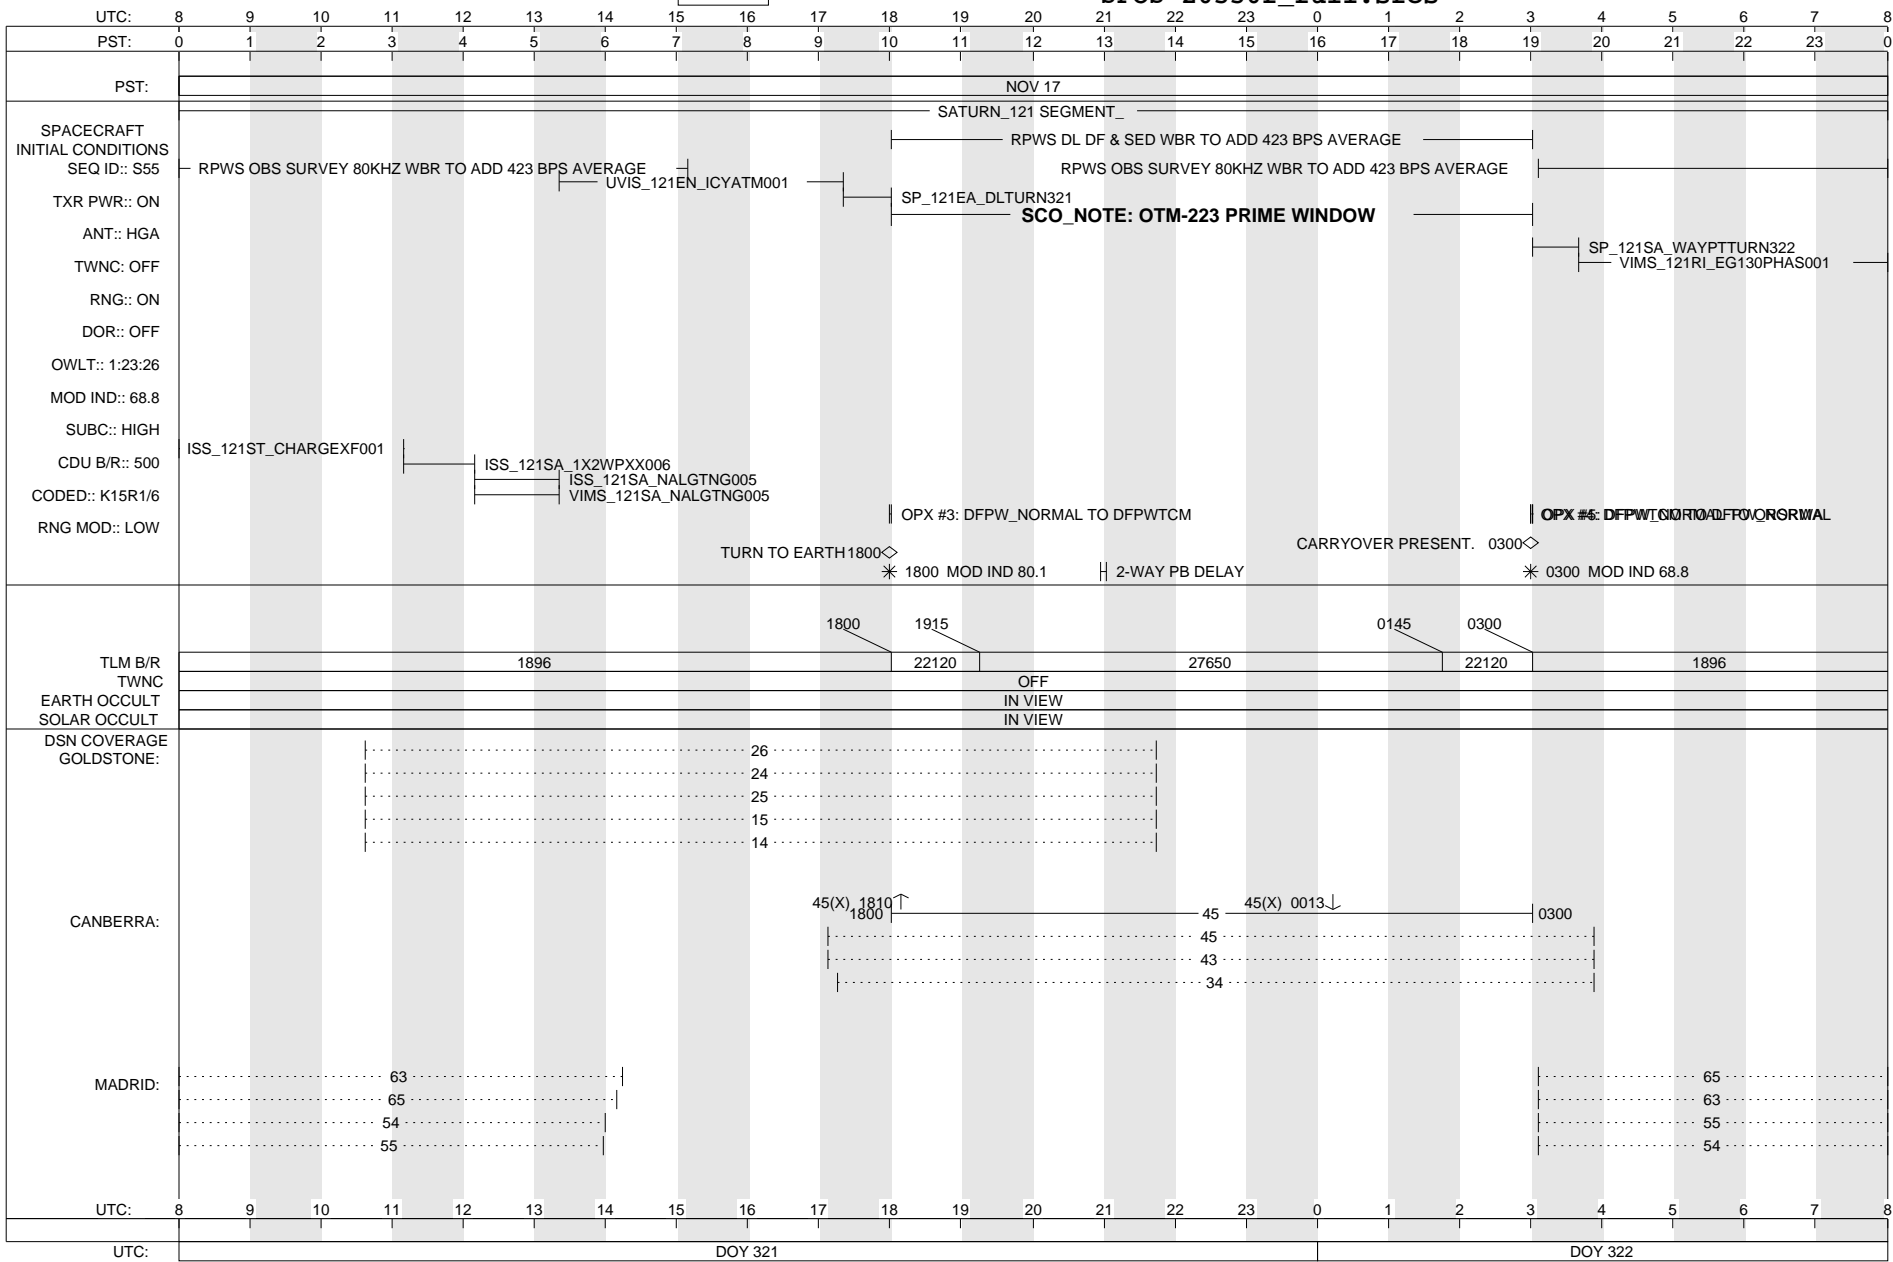

TUESDAY 321-322

NOVEMBER 17, 2009 - NOVEMBER 18, 2009

MISSING
IMAGE

CASSINI SFOS

SOE z0550f_full.soe
SFOS z0550f_full.sfos